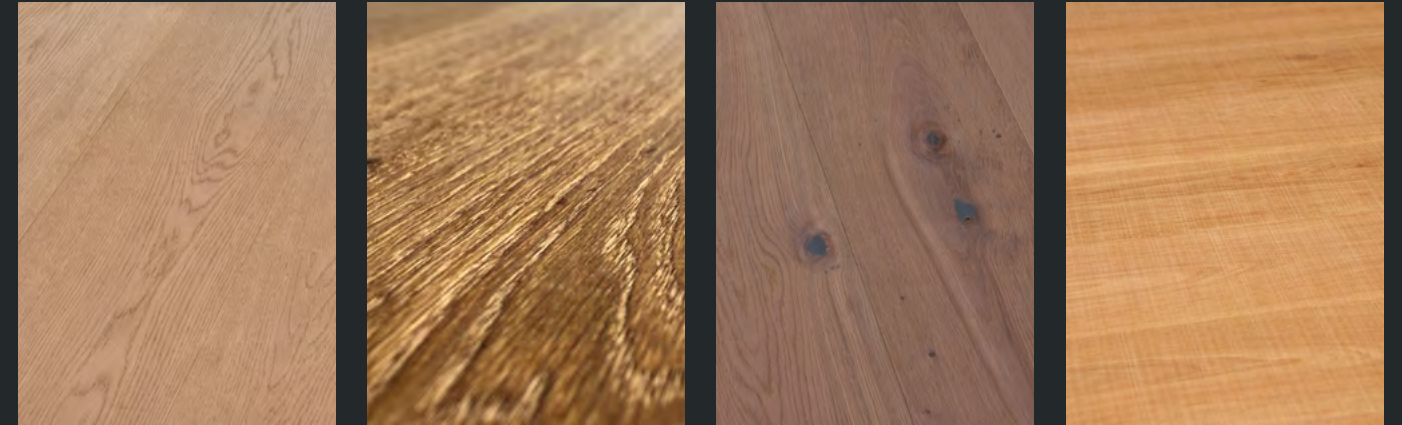

WHITE

1X NATURAL &
1X WHITE

RAW WOOD
LOOK

EXTREME
WHITE

DEEP WHITE
NATURED

GREY

GRAPHITE
GREY

Surfaces:

BRUSHED

HEAVILY BRUSHED

HAND-PLANED

ROUGH SAW TEXTURE

COLLECTIONS:
ALPIN - BASIC - CARVING - DOMINO - FRESCO - CORAL - PASSATO - RIVA - SELECT - TIGER

Formats:

Natural Wood Floors

A wooden floor in different formats. Whether herringbone, parquetry panel or room-length planks, we offer both modern and classic formats. mafi planks are finished with natural linseed-based oil. We uncompromisingly avoid the use of unnatural substances. The typical mafi symmetrical 3-layer structure also provides the necessary stability.