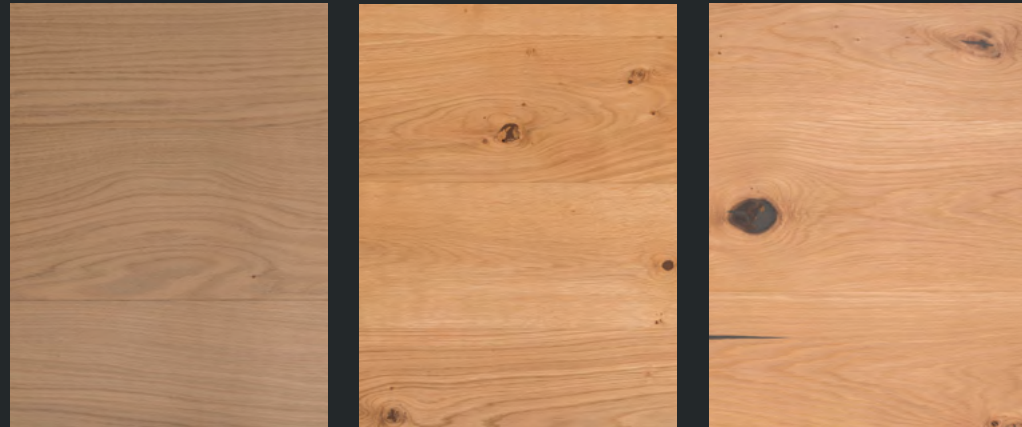

CHARACTER

COUNTRY

Main grades:

CLEAR