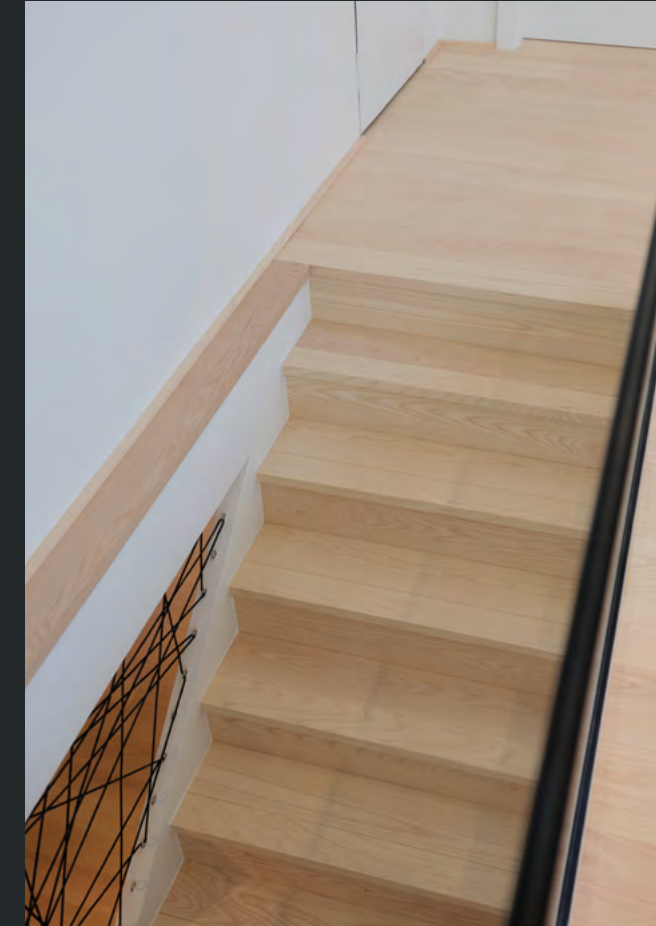

mafi staircases are made to measure and are available in the following versions:

- Steps
- Steps and risers with optional shadow gap
- Stair nosings for covering stairs with floorboards
- Stairs of reduced thickness for refurbishments and renovations

Steps

Step and riser with shadow gap

Stair nosings

Further information
to our stair variants

Skirting board

Simple elegance with high functionality - our skirting boards are made directly from planks and therefore perfectly match the respective natural wood flooring. Available in different heights and designs, they are suitable for any interior design style and have practical advantages: