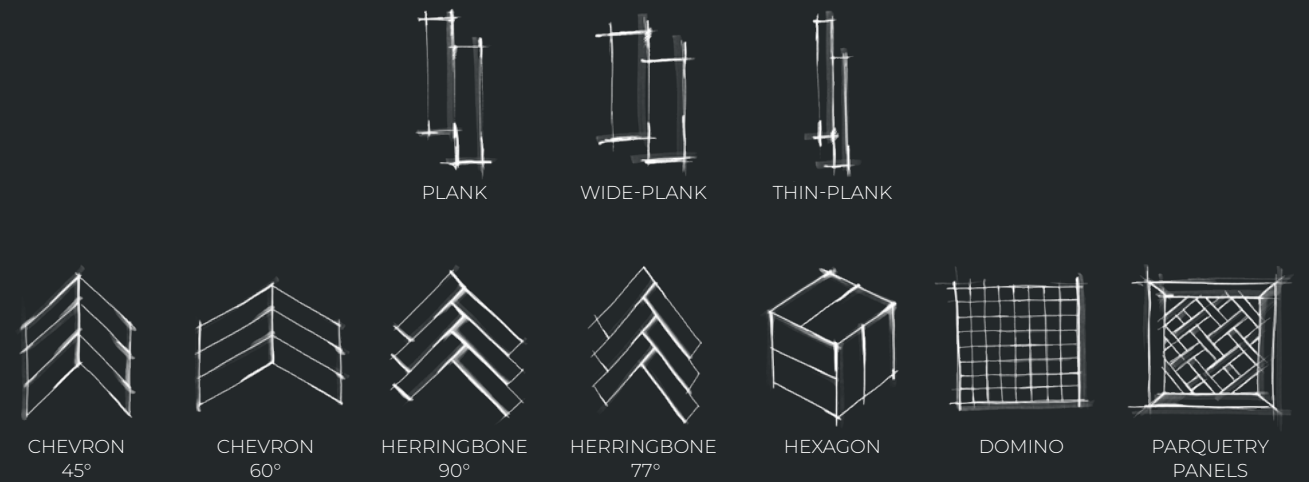

BRUSHED

HEAVILY BRUSHED

HAND-PLANED

ROUGH SAW TEXTURE

COLLECTIONS:
ALPIN - BASIC - CARVING - DOMINO - FRESCO - CORAL - PASSATO - RIVA - SELECT - TIGER

Formats:

Natural Wood Floors

A wooden floor in different formats. Whether herringbone, parquetry panel or room-length planks, we offer both modern and classic formats. mafi planks are finished with natural linseed-based oil. We uncompromisingly avoid the use of unnatural substances. The typical mafi symmetrical 3-layer structure also provides the necessary stability.