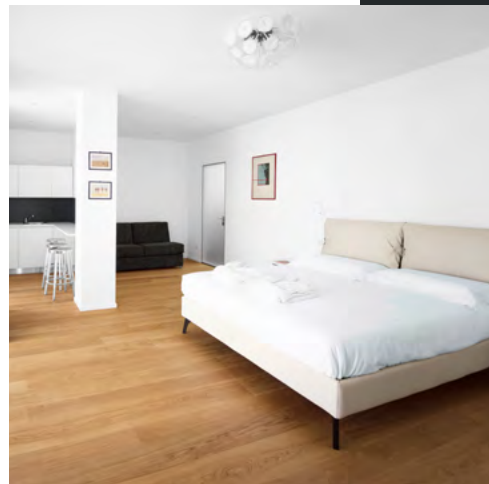

Natural Wood Floors

A wooden floor in different formats. Whether herringbone, parquetry panel or room-length planks, we offer both modern and classic formats. mafi planks are finished with natural linseed-based oil. We uncompromisingly avoid the use of unnatural substances. The typical mafi symmetrical 3-layer structure also provides the necessary stability.

- 9 native wood species
- various formats and installation patterns
- possibility to create unique designs
- suitable for residential and commercial use

Further information
and inspiring projects