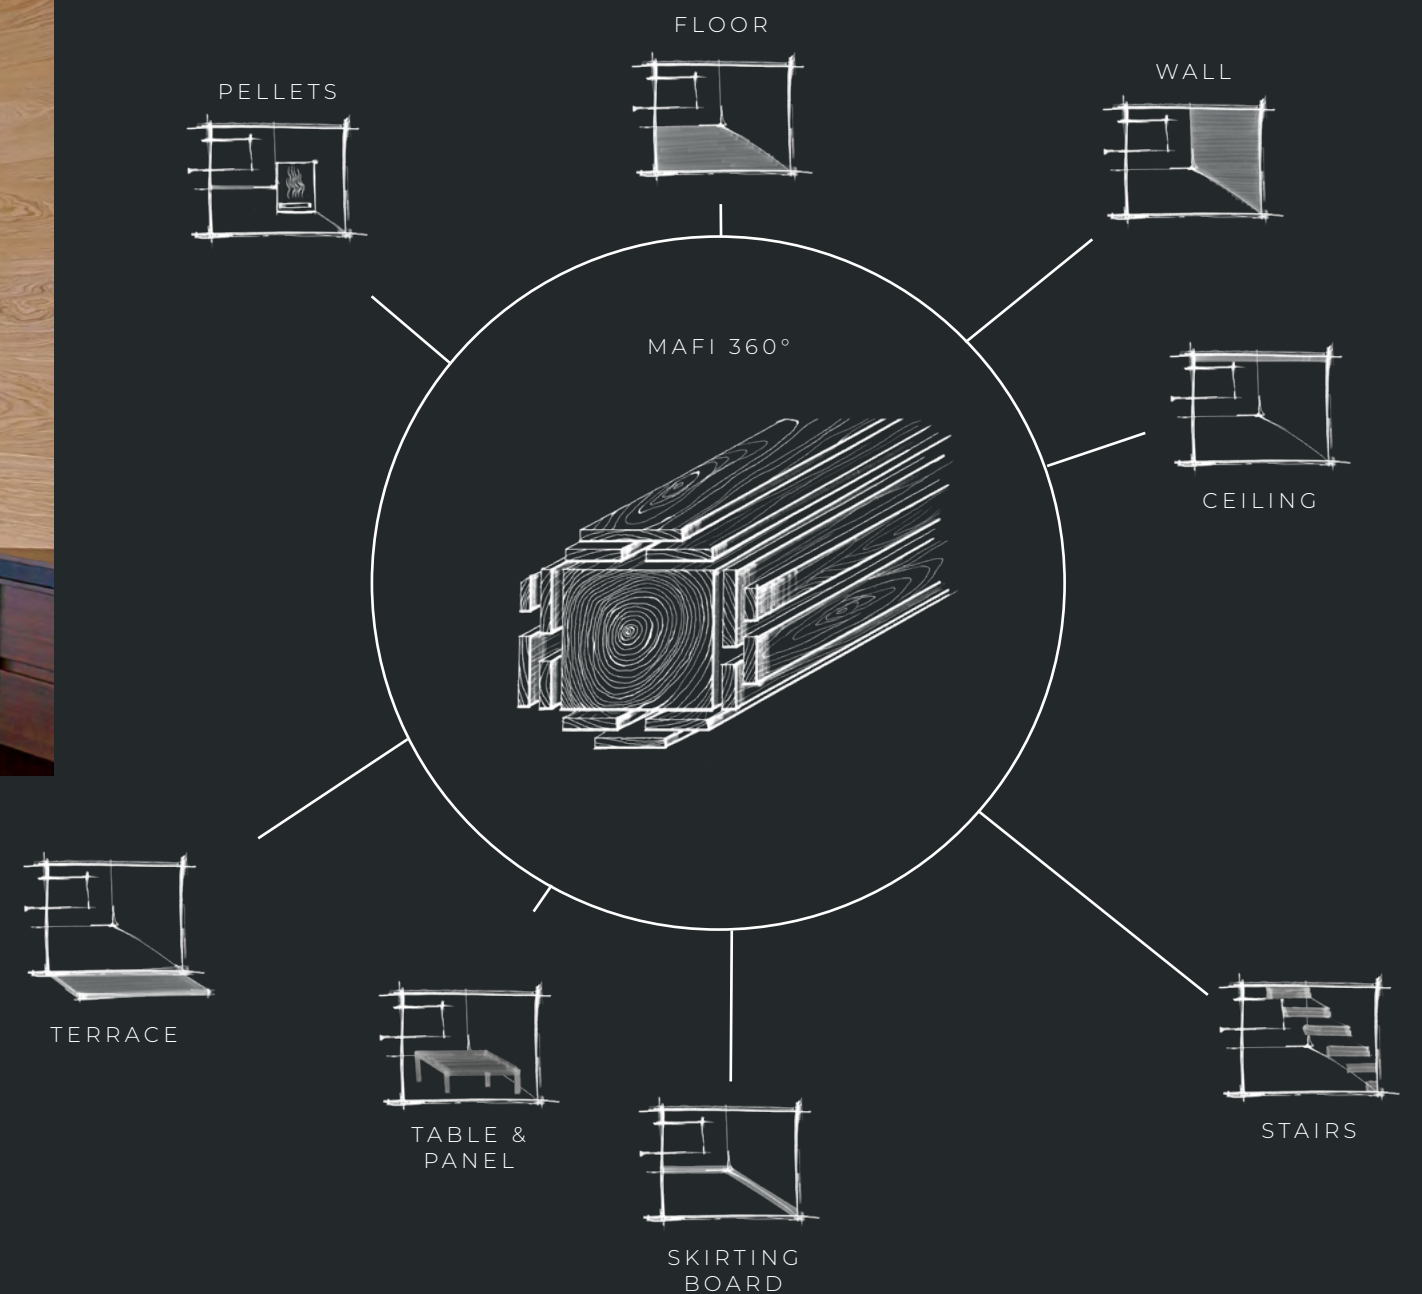

MAFI 360° DETAILS THAT MATTER

Details have a subtle but lasting influence on the overall design. The mafi 360° program creates coordinated and matching overall solutions for the perfect natural wood floor.

Sustainability meets skillful accentuation, design meets healthy living. Depending on the type of application, different parts of the tree can be used for different products, making optimum useage of wood as a resource. The purposful use of our natural wood creates a warm atmosphere and integrates details, such as window sills, into the overall concept.

Further information
to the program